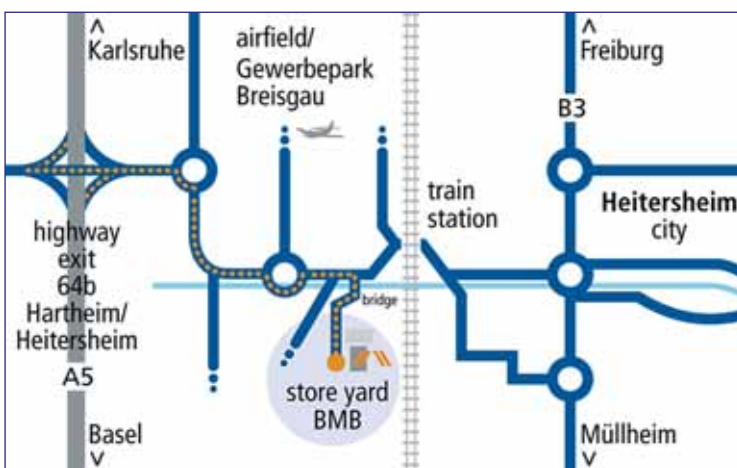

drillmat.com

Used equipment for foundation works

Our store yard in D-Hebersheim

D-79423 Hebersheim
Raiffeisenstrasse 3
Tel. ++49 (0)7602 380
Fax ++49 (0)7602 523

Please kindly announce your visit!

If you are driving on the Highway A5, coming from either Karlsruhe or Basel, you take the Exit Nr. 64 b **Hartheim / Hebersheim / Gewerbepark Breisgau** and proceed to Hebersheim. After the second roundabout (with the plane in the middle) you turn right at the second exit (road sign BMB-Baumaschinen GmbH) and drive over the little bridge into our store yard.

If you arrive in Hebersheim via Bundesstrasse Nr. 3 from Freiburg or Müllheim, drive through the subway next to the station, pass the Raiffeisengenossenschaft on your right and turn left over the little bridge (road sign BMB-Baumaschinen GmbH) into our store yard

If you come by plane, you may choose to land in either Strassburg, Basel/Mulhouse or Zürich. Flying with your own plane, you can land directly beside our yard on the Airport Gewerbepark Breisgau. We would be pleased to pick you up at any of these airports and would, of course, give you a lift back there as well.

Attention: Use the French Exit in Basel/Mulhouse.

Should you arrive by train, we'll gladly pick you up at the station in Freiburg/Breisgau.

BMB Baumaschinen Beyer GmbH

St. Ulrich 41b
D-79283 Bollschweil
Phone : ++49 7602 380
Fax: ++49 7602 523