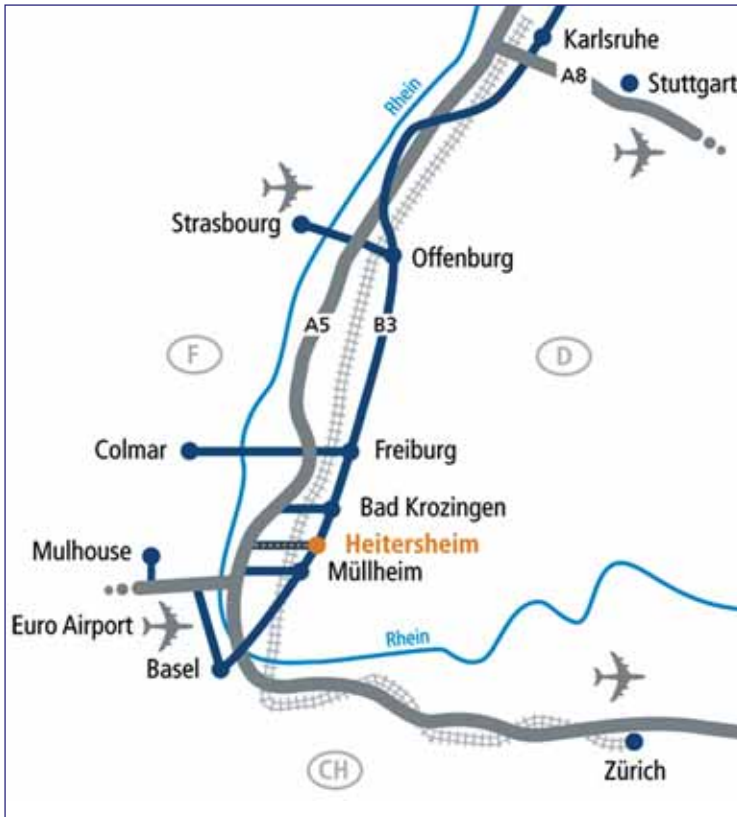

drillmat.com

Used equipment for foundation works

Our store yard in D-Hebersheim

D-79423 Hebersheim
Raiffeisenstrasse 3
Tel. ++49 (0)7602 380
Fax ++49 (0)7602 523

Please kindly announce your visit!

If you are driving on the Highway A5, coming from either Karlsruhe or Basel, you take the Exit Nr. 64 b **Hartheim / Hebersheim / Gewerbepark Breisgau** and proceed to Hebersheim. After the second roundabout (with the plane in the middle) you turn right at the second exit (road sign BMB-Baumaschinen GmbH) and drive over the little bridge into our store yard.

If you arrive in Hebersheim via Bundesstrasse Nr. 3 from Freiburg or Müllheim, drive through the subway next to the station, pass the Raiffeisengenossenschaft on your right and turn left over the little bridge (road sign BMB-Baumaschinen GmbH) into our store yard

If you come by plane, you may choose to land in either Strassburg, Basel/Mulhouse or Zürich. Flying with your own plane, you can land directly beside our yard on the Airport Gewerbepark Breisgau. We would be pleased to pick you up at any of these airports and would, of course, give you a lift back there as well.