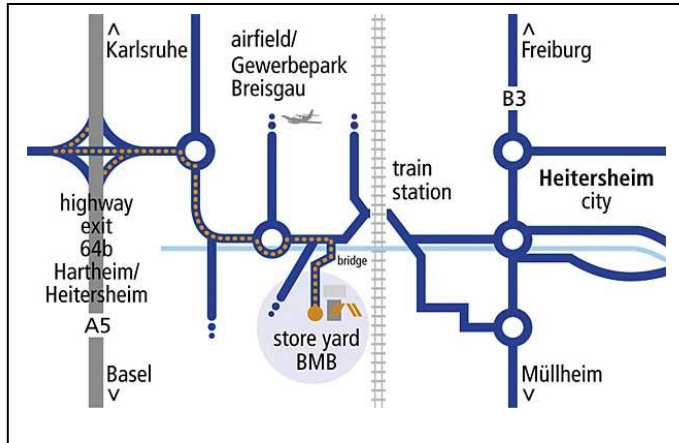

### Please kindly announce your visit!

If you are driving on the Highway A5, coming from either Karlsruhe or Basel, you take the Exit Nr. 64 b HARTHEIM / HEITERSHEIM / GEWERBEPARK BREISGAU and proceed to Heitersheim. After driving through the second roundabout you will reach after another 2.5 km the small road that leads to our yard (on the right handside over a small bridge > road sign BMB Baumaschinen GmbH).

If you arrive in Heitersheim via Bundesstrasse Nr. 3 from Freiburg or Müllheim, drive through the subway next to the station, pass the Raiffeisengenossenschaft on your right and turn left over the little bridge (road sign BMB Baumaschinen GmbH) into our store yard.

If you come by plane, you may choose to land in either Strassbourg, Basel/Mulhouse or Zürich. Flying with your own plane, you can land directly beside our yard on the Airport Gewerbepark Breisgau. We would be pleased to pick you up at any of these airports and would, of course, give you a lift back there as well.

### Attention: Use the French Exit in Basel/Mulhouse.

Should you arrive by train, we'll gladly pick you up at the station in Freiburg/Breisgau.